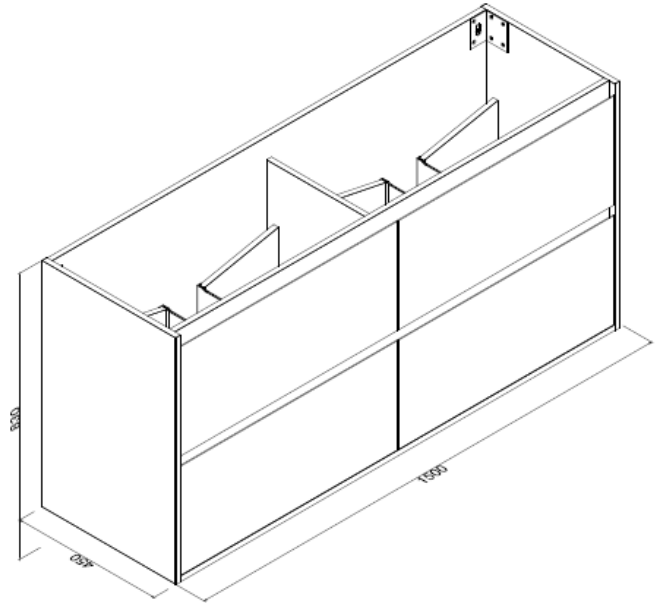

ZENA MATT BLACK

PRODUCT CODE	ZF150MB	WARRANTY	12 MONTHS
DIMENSIONS	1500WX450DX830H	STYLE	FLOOR/WALL HUNG WITH CONCEALED REMOVABLE KICKER
BRAND	FREDERIC		
FINISH	FRONT AND SIDE PANEL ATT BLACK FINISH		

Please note that these dimensions will vary by a few millimeters and DRJ AUSTRALIA PTY LTD is not liable if the installer uses the specifications to rough in, this is only a guide only. DRJ advises to have the DRJ product onsite when roughing in, this will assure the job is done correctly and accurately. Any information in regards to installation, please contact DRJ AUSTRALIA PTY LTD on: