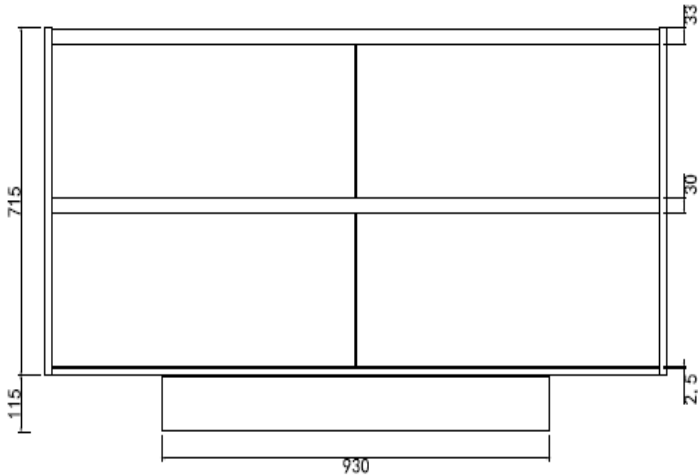

ZENA MATT BLACK

PRODUCT CODE	ZF150MB	WARRANTY	12 MONTHS
DIMENSIONS	1500WX450DX830H	STYLE	FLOOR/WALL HUNG WITH CONCEALED REMOVABLE KICKER
BRAND	FREDERIC		
FINISH	FRONT AND SIDE PANEL ATT BLACK FINISH		

Please note that these dimensions will vary by a few millimeters and DRJ AUSTRALIA PTY LTD is not liable if the installer uses the specifications to rough in, this is only a guide only. DRJ advises to have the DRJ product onsite when roughing in, this will assure the job is done correctly and accurately. Any information in regards to installation, please contact DRJ AUSTRALIA PTY LTD on: