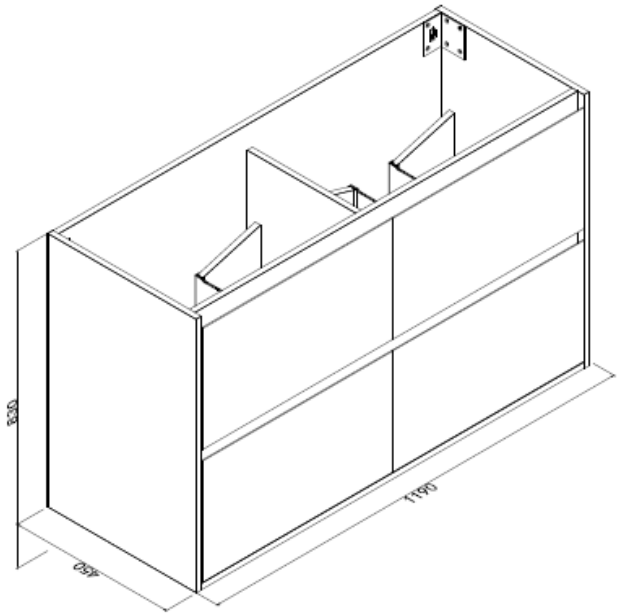

ZENA 1200 M73

PRODUCT CODE	ZF120M73	WARRANTY	12 MONTHS
DIMENSIONS	1190WX450DX830H	STYLE	FLOOR/WALL HUNG WITH CONCEALED REMOVABLE KICKER
BRAND	FREDERIC		
FINISH	FRONT AND SIDE PANEL M73 TIMBER FINISH		

Please note that these dimensions will vary by a few millimeters and DRJ AUSTRALIA PTY LTD is not liable if the installer uses the specifications to rough in, this is only a guide only. DRJ advises to have the DRJ product onsite when roughing in, this will assure the job is done correctly and accurately. Any information in regards to installation, please contact DRJ AUSTRALIA PTY LTD on: