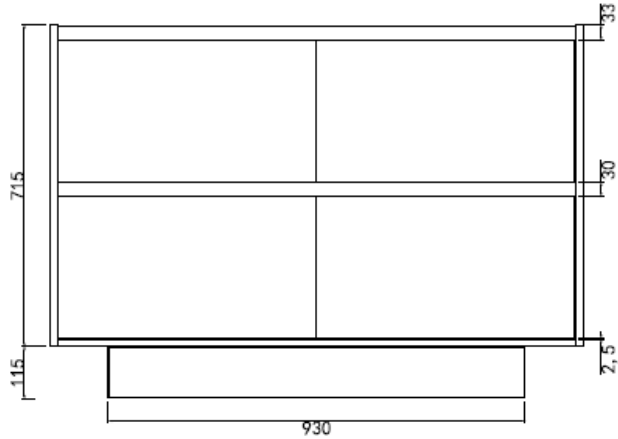

ZENA 1200 M73

PRODUCT CODE	ZF120M73	WARRANTY	12 MONTHS
DIMENSIONS	1190WX450DX830H	STYLE	FLOOR/WALL HUNG WITH CONCEALED REMOVABLE KICKER
BRAND	FREDERIC		
FINISH	FRONT AND SIDE PANEL M73 TIMBER FINISH		

Please note that these dimensions will vary by a few millimeters and DRJ AUSTRALIA PTY LTD is not liable if the installer uses the specifications to rough in, this is only a guide only. DRJ advises to have the DRJ product onsite when roughing in, this will assure the job is done correctly and accurately. Any information in regards to installation, please contact DRJ AUSTRALIA PTY LTD on: