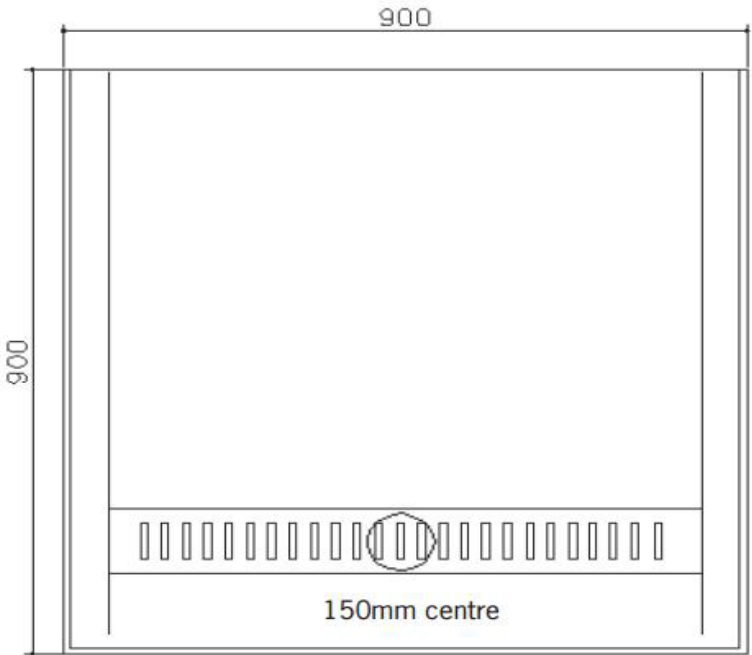

### 900X900 LIMA SHOWER BASE

PRODUCT CODE	LSB90	WARRANTY	12 MONTHS
DIMENSIONS	900X900	MATERIAL	ACRYLIC
BRAND	FREDERIC		
FINISH	GLOSS WHITE		

Please note that these dimensions will vary by a few millimeters and DRJ AUSTRALIA PTY LTD is not liable if the installer uses the specifications to rough in, this is only a guide only. DRJ advises to have the DRJ product onsite when roughing in, this will assure the job is done correctly and accurately. Any information in regards to installation, please contact DRJ AUSTRALIA PTY LTD on: