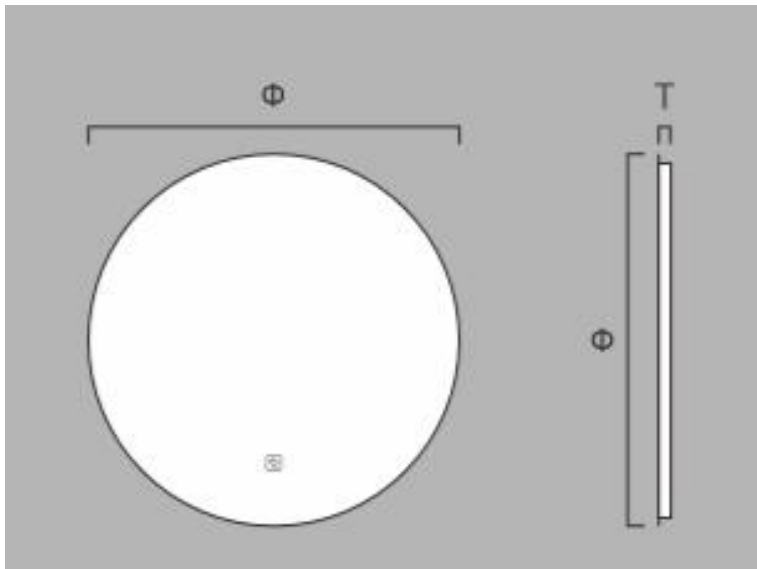

1D60 ROUND LED MIRROR

T=30MM

DIA=600MM

PRODUCT CODE	1D60	STYLE	BACKLIT NO BORDER
DIMENSIONS	600X30	WARRANTY	12 MONTHS
BRAND	FREDERIC		

Please note that these dimensions will vary by a few millimeters and DRJ AUSTRALIA PTY LTD is not liable if the installer uses the specifications to rough in, this is only a guide only. DRJ advises to have the DRJ product onsite when roughing in, this will assure the job is done correctly and accurately. Any information in regards to installation, please contact DRJ AUSTRALIA PTY LTD on: